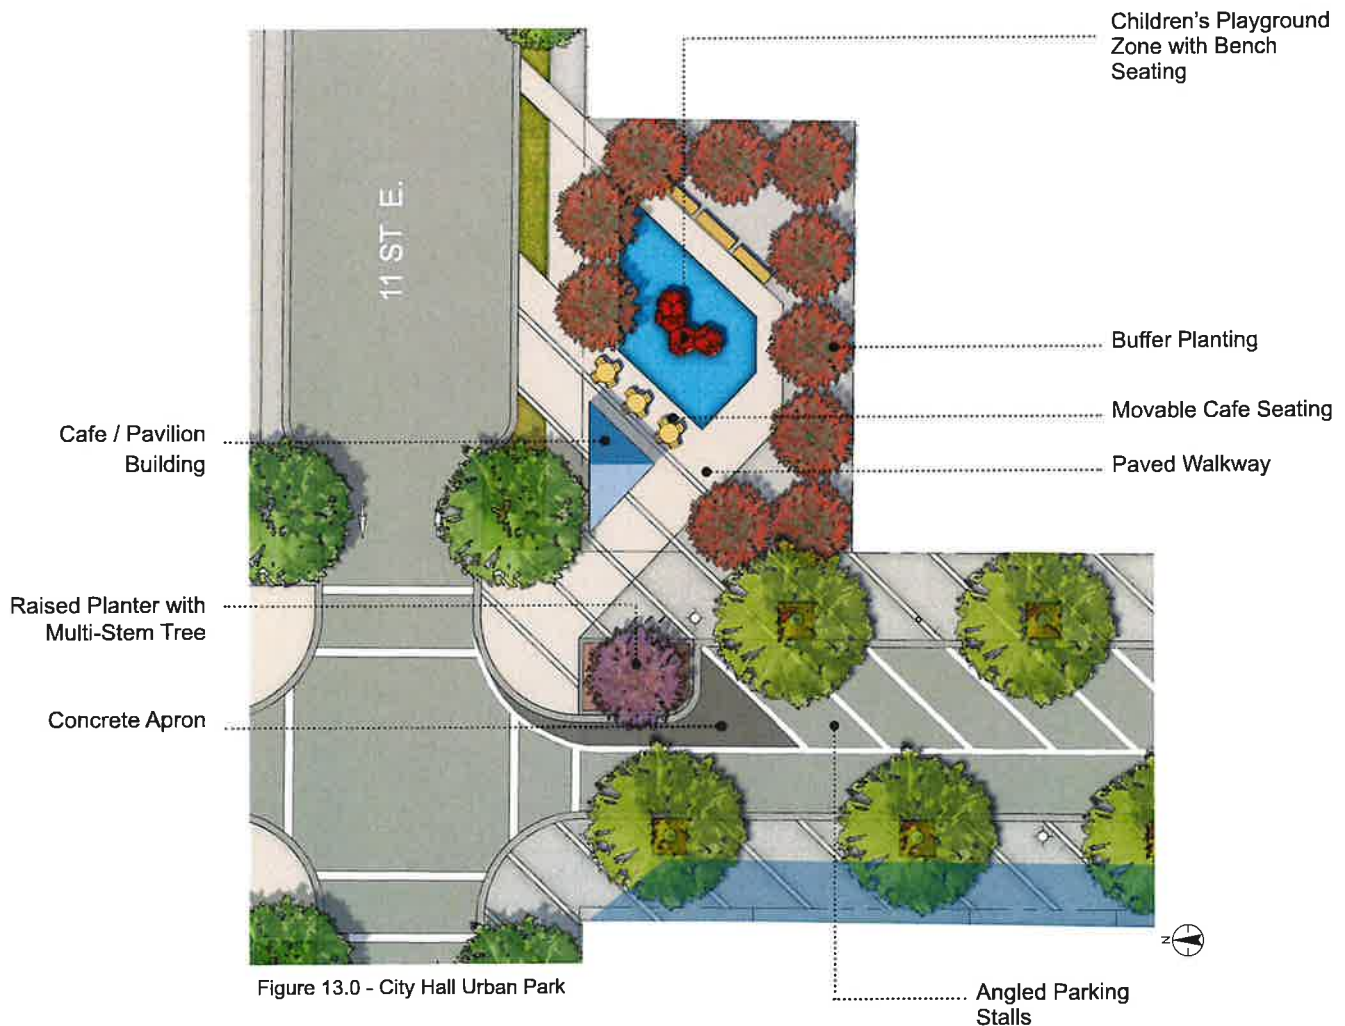

## 4.4.2 CITY HALL URBAN PARK AL CI S IA

Adjacent to the re-imagined Memorial + University Plaza, City Hall Park has been designed as an inclusive space for users of all ages. Using a vacant downtown lot, the park aims to bring much needed vibrancy and life to downtown Prince Albert. The parks program elements include: a children’s play zone, adding a place for families to gather to enjoy the downtown; a cafe pavilion building creating a space for students and downtown employees to stop and enjoy lunch during the week; and a passive seating area in an urban setting during afternoons and weekends.

Figure 13.0 - City Hall Urban Park

14.0

Perspective Rendering B.1 - 11 St. E Intersection City Hall Park, Memorial + University Plaza

15.0

Perspective Rendering B.2 - City Hall Park - Cafe and Playground Zone