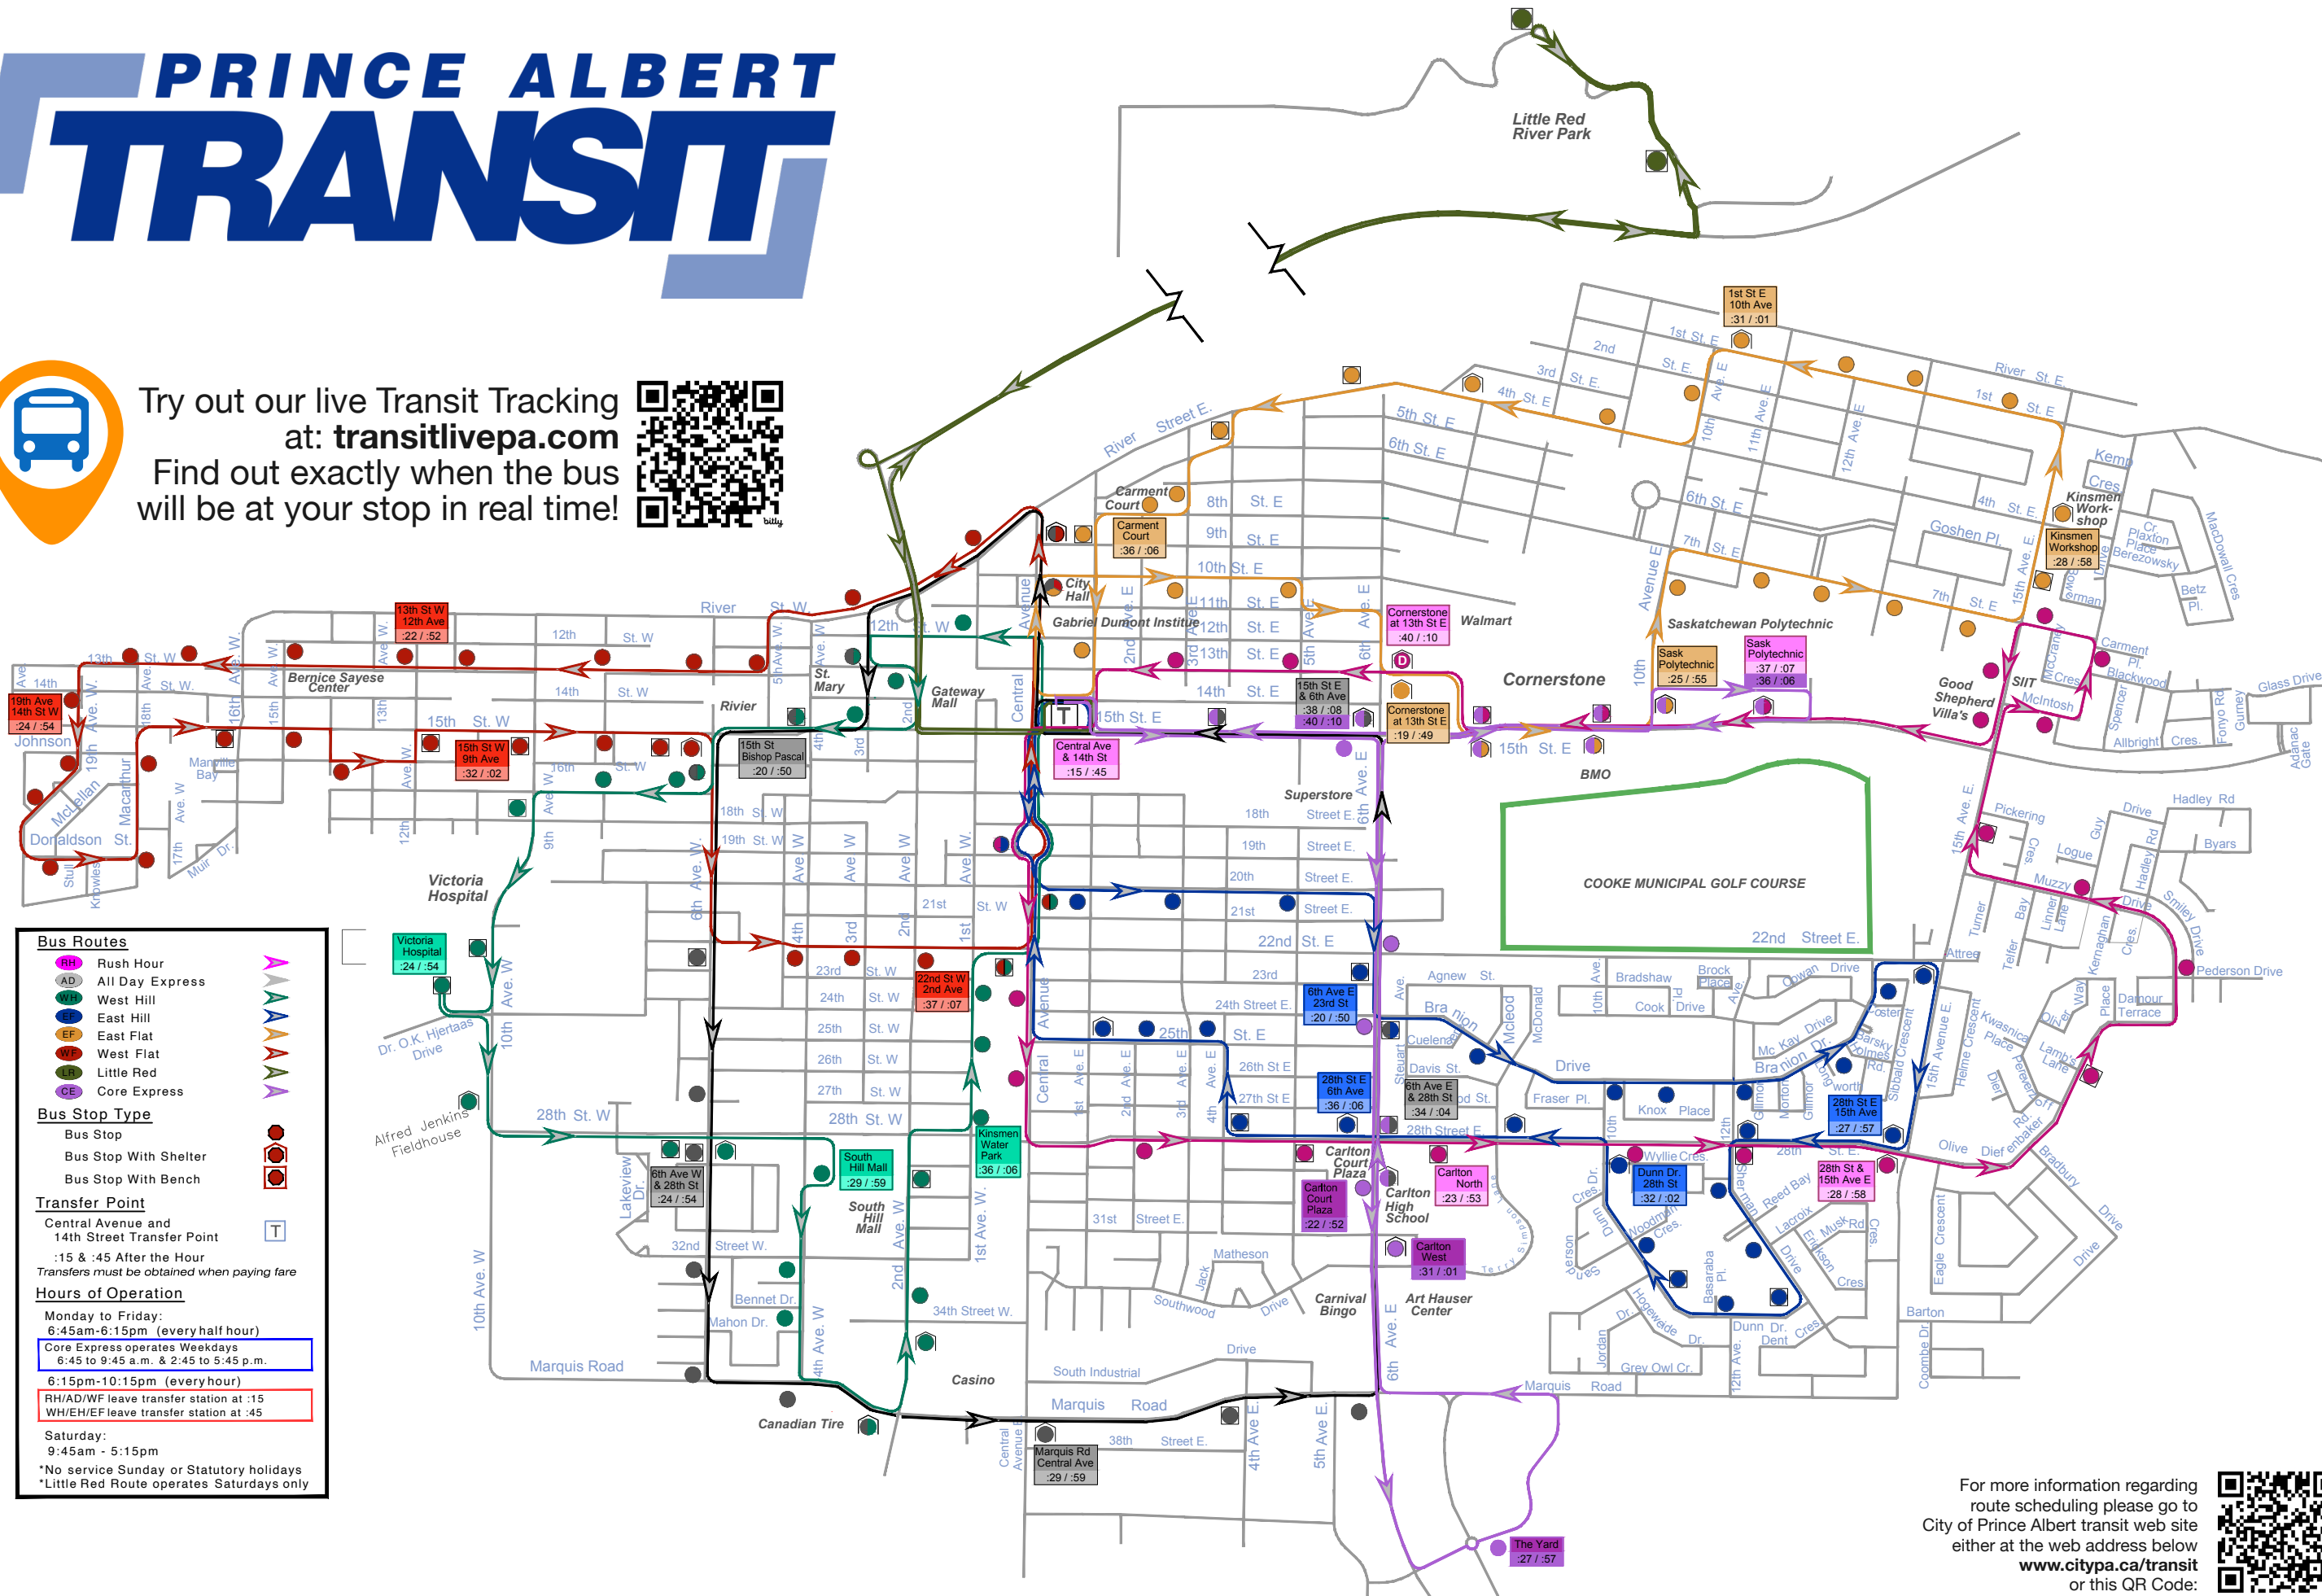

# PRINCE ALBERT TRANSIT

Try out our live Transit Tracking at: [transitlivepa.com](http://transitlivepa.com)  
Find out exactly when the bus will be at your stop in real time!

**Bus Routes**

- RH Rush Hour
- AD All Day Express
- WH West Hill
- EH East Hill
- EF East Flat
- WF West Flat
- LR Little Red
- CE Core Express

**Bus Stop Type**

- Bus Stop
- Bus Stop With Shelter
- Bus Stop With Bench

**Transfer Point**

Central Avenue and 14th Street Transfer Point T

:15 & :45 After the Hour  
Transfers must be obtained when paying fare

**Hours of Operation**

Monday to Friday:  
6:45am-6:15pm (every half hour)  
Core Express operates Weekdays  
6:45 to 9:45 a.m. & 2:45 to 5:45 p.m.  
6:15pm-10:15pm (every hour)

RH/AD/WF leave transfer station at :15  
WH/EH/EF leave transfer station at :45

Saturday:  
9:45am - 5:15pm

\*No service Sunday or Statutory holidays  
\*Little Red Route operates Saturdays only

For more information regarding route scheduling please go to City of Prince Albert transit web site either at the web address below [www.citypa.ca/transit](http://www.citypa.ca/transit) or this QR Code: