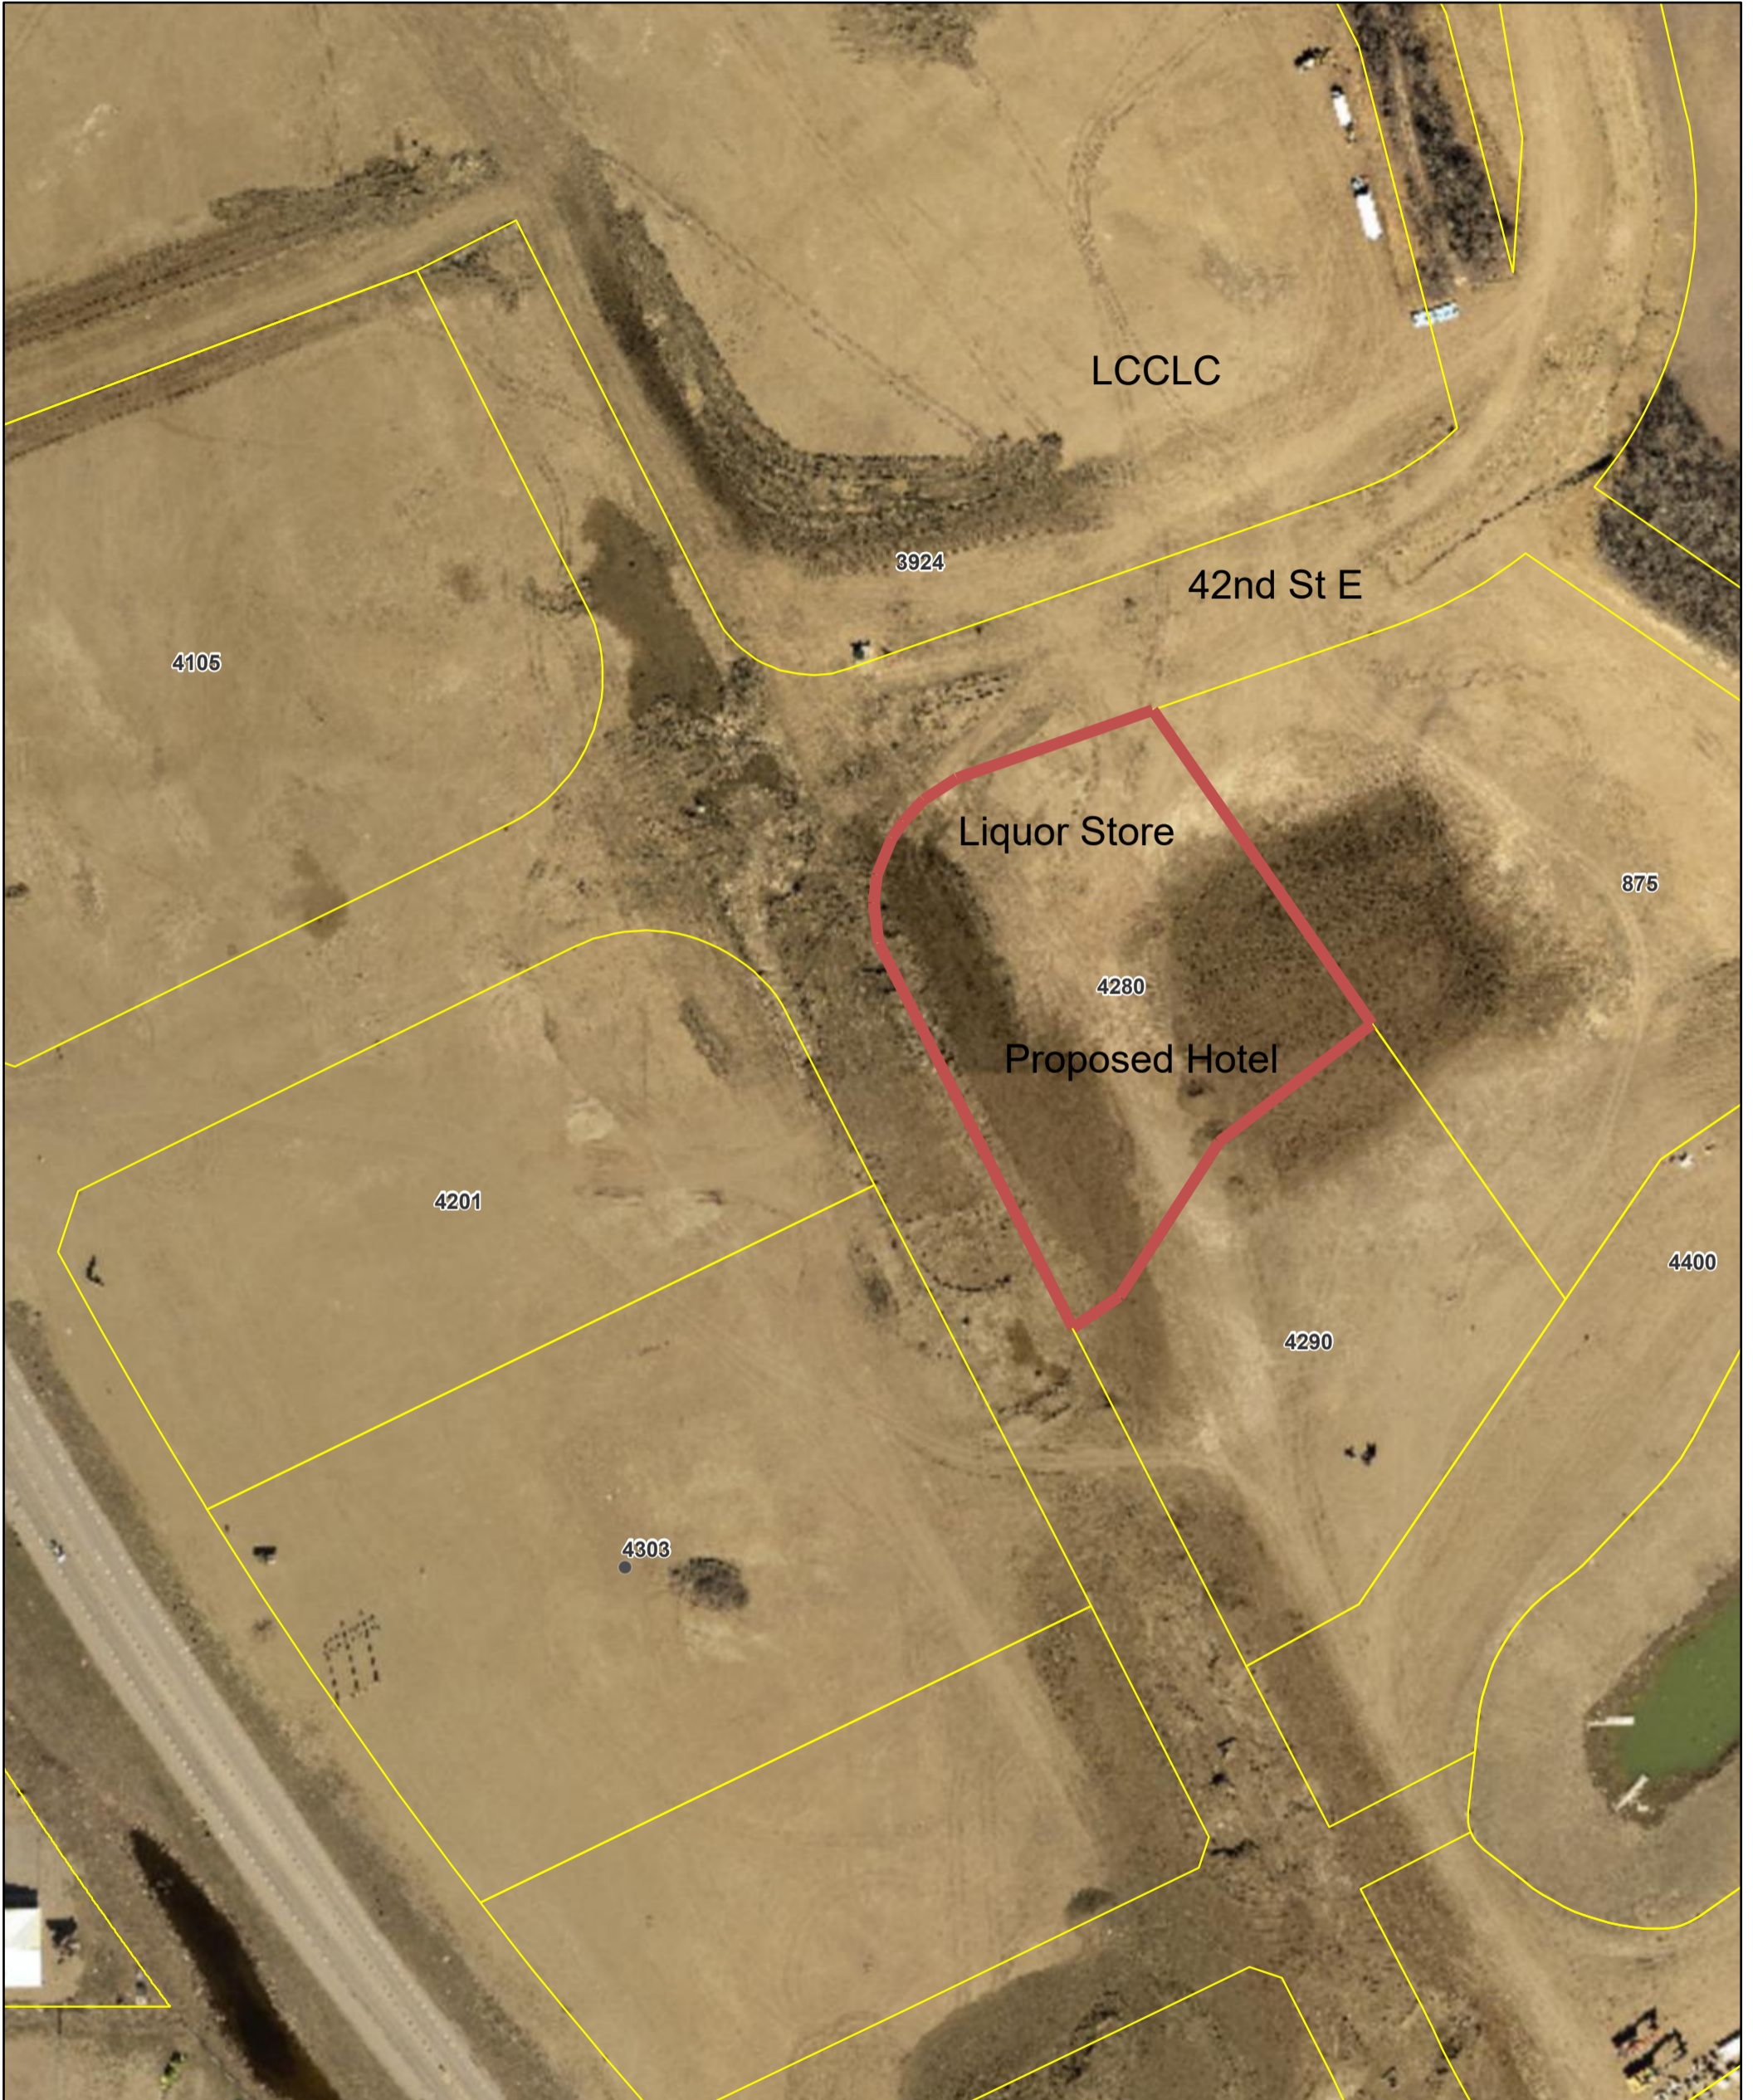

4284 7th Ave E - Hotel Location

2026-02-10, 3:25:11 p.m.

Source: Esri, Vantor, Earthstar Geographics, and the GIS User Community